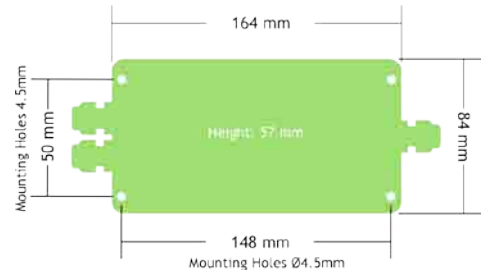

Specifications

Power Supply

Power supply voltage 9 to 32 Vdc

Supply current at 12V (typical) 100 mA

Radio

Radio type Licence exempt transceiver

Radio frequency 2.4 GHz

Transmit power 10 mW

Range Up to 800 m

Environmental

Operating temperature range -20 to 55 °C

Storage temperature range -40 to 85 °C

Maximum humidity 95% non-condensing

IP rating (excluding USB connector) IP67/Nema4

Mechanical